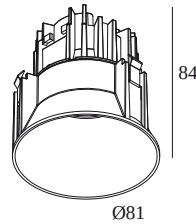

## DEEP RINGO TRIMLESS LED 92733

202 144 811 922 FG

AVAILABLE IN

**BLACK** 202 144 811 922 B  
**BRUSHED ALU** 202 144 811 922 BRA  
**BRUSHED ANTHRACITE** 202 144 811 922 BRAT  
**BRUSHED BROWN BRONZE** 202 144 811 922 BRBB  
**BRUSHED COPPER** 202 144 811 922 BRCU  
**BRUSHED GOLD** 202 144 811 922 BRG  
**BRUSHED OLD BRONZE** 202 144 811 922 BROB  
**CREAM** 202 144 811 922 CR  
**FLEMISH BRONZE** 202 144 811 922 FBR  
**FLEMISH GOLD** 202 144 811 922 FG  
**GOLD COLOURED** 202 144 811 922 GC  
**PIANO BLACK** 202 144 811 922 PB  
**WHITE** 202 144 811 922 W

### General info

<b>LOCATION</b>	indoor
<b>INSTALLATION</b>	Ceiling Recessed
<b>CUTOUT SHAPE/SIZE (MM)</b>	round - Ø KIT
<b>RECESSED DEPTH (MM)</b>	95
<b>INGRESS PROTECTION</b>	IP20
<b>WEIGHT (KG)</b>	0.3
<b>ADJUSTABILITY</b>	non adjustable
<b>INFORMATION</b>	REFLECTOR FL-33° EXCL.LED POWER SUPPLY 350-500mA-DC