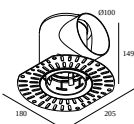

### Mounting kits side air + light

---

**29810 0010** MOUNTING KIT SIDE AIR 101

Cutout dimension (mm): 168