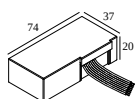

Dimtype: WDL = wireless dimmable

Cutout dimension (mm): 45

1

300 48 500 ED1 LED POWER CONVERTER 48V-DC to 500 mA-DC / 22W DIM1

Dimtype: 1-10V

Cutout dimension (mm): 30

1

300 48 500 ED5 LED POWER CONVERTER 48V-DC to 500 mA-DC / 22W DIM5

Dimtype: DALI

Cutout dimension (mm): 45

1

300 48 500 MDL LED POWER CONVERTER 48V-DC to 500 mA-DC / 22W MDL

Dimtype: non-dimmable

Cutout dimension (mm): 30

1

300 48 500 WDL LED POWER CONVERTER 48V-DC to 500 mA-DC / 22W WDL

Dimtype: WDL = wireless dimmable

Cutout dimension (mm): 45

1

DELTALIGHT

DEEP RINGO TRIMLESS LED 92733

202 144 811 922 FG

300 90 61 LED POWER SUPPLY MULTI-POWER DIM6

2 | 2