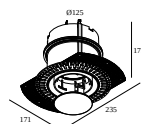

15212 0150 MOUNTING KIT R82 TRIMLESS WSC

Mounting kits side air + light

29810 0010 MOUNTING KIT SIDE AIR 101

Cutout dimension (mm): 168

Mounting kits top air + light

29810 0210 MOUNTING KIT TOP AIR 101

Cutout dimension (mm): 135

Mounting kits side air only

29810 0100 MOUNTING KIT SIDE AIR ONLY 1

Cutout dimension (mm): 168

DELTALIGHT

DEEP RINGO TRIMLESS LED 92733

202 144 811 922 FG

Mounting kits top air only

29810 0200 MOUNTING KIT TOP AIR ONLY 1

Cutout dimension (mm): 135

Mounting kits no air

29810 0050 MOUNTING KIT NO AIR 101

Cutout dimension (mm): 168

Notes: