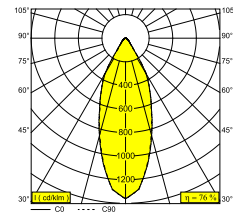

DEEP RINGO TRIMLESS LED 92733

202 144 811 922 FG

AVAILABLE IN

BLACK 202 144 811 922 B
BRUSHED ALU 202 144 811 922 BRA
BRUSHED ANTHRACITE 202 144 811 922 BRAT
BRUSHED BROWN BRONZE 202 144 811 922 BRBB
BRUSHED COPPER 202 144 811 922 BRCU
BRUSHED GOLD 202 144 811 922 BRG
BRUSHED OLD BRONZE 202 144 811 922 BROB
CREAM 202 144 811 922 CR
FLEMISH BRONZE 202 144 811 922 FBR
FLEMISH GOLD 202 144 811 922 FG
GOLD COLOURED 202 144 811 922 GC
PIANO BLACK 202 144 811 922 PB
WHITE 202 144 811 922 W

[View on website](#)

General info

LOCATION	indoor
INSTALLATION	Ceiling Recessed
CUTOUT SHAPE/SIZE (MM)	round - Ø KIT
RECESSED DEPTH (MM)	95
INGRESS PROTECTION	IP20
WEIGHT (KG)	0.3
ADJUSTABILITY	non adjustable
INFORMATION	REFLECTOR FL-33° EXCL.LED POWER SUPPLY 350-500mA-DC

Electrical info

CLASS	III
DIM TYPE	depending on power supply
ENERGY CLASS	E
CERTIFICATES	CB, ENEC, EPD, LCA

Lightsource info

LIGHTSOURCE NAME	LED
LIGHTSOURCE	LED array 5,8-8,6W / CRI>90 (R9: 60) / 2700K / 753-1041lm
TM-30 VALUES	rf: 89 / Rg: 100
SDCM	SDCM1
RISKGROUP	RG1
LM80	L90B10 > 50000
BEAMANGLE	33°
LED TECHNICS (LIGHT SOURCE)	1041lm // 8,6W // 121lm/W
LED TECHNICS (LUMINAIRE)	792lm // 9,9W // 80lm/W

Requirements

MOUNTING KIT R82 TRIMLESS O.F.A.
MOUNTING KIT AIR 101
LED POWER SUPPLY 350 / 500mA-DC DIM (Remote)