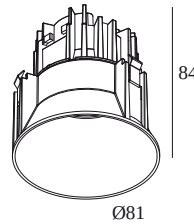

DEEP RINGO TRIMLESS LED 92733

202 144 811 922 FG

AVAILABLE IN

BLACK 202 144 811 922 B
BRUSHED ALU 202 144 811 922 BRA
BRUSHED ANTHRACITE 202 144 811 922 BRAT
BRUSHED BROWN BRONZE 202 144 811 922 BRBB
BRUSHED COPPER 202 144 811 922 BRCU
BRUSHED GOLD 202 144 811 922 BRG
BRUSHED OLD BRONZE 202 144 811 922 BROB
CREAM 202 144 811 922 CR
FLEMISH BRONZE 202 144 811 922 FBR
FLEMISH GOLD 202 144 811 922 FG
GOLD COLOURED 202 144 811 922 GC
PIANO BLACK 202 144 811 922 PB
WHITE 202 144 811 922 W

[View on website](#)

General info

LOCATION	indoor
INSTALLATION	Ceiling Recessed
CUTOUT SHAPE/SIZE (MM)	round - Ø KIT
RECESSED DEPTH (MM)	95
INGRESS PROTECTION	IP20
WEIGHT (KG)	0.3
ADJUSTABILITY	non adjustable
INFORMATION	REFLECTOR FL-33° EXCL.LED POWER SUPPLY 350-500mA-DC

Cutout dimension (mm): 45

1

300 48 350 MDL LED POWER CONVERTER 48V-DC to 350 mA-DC / 15W MDL

Dimtype: non-dimmable

Cutout dimension (mm): 30

1

300 48 350 WDL LED POWER CONVERTER 48V-DC to 350 mA-DC / 15W WDL